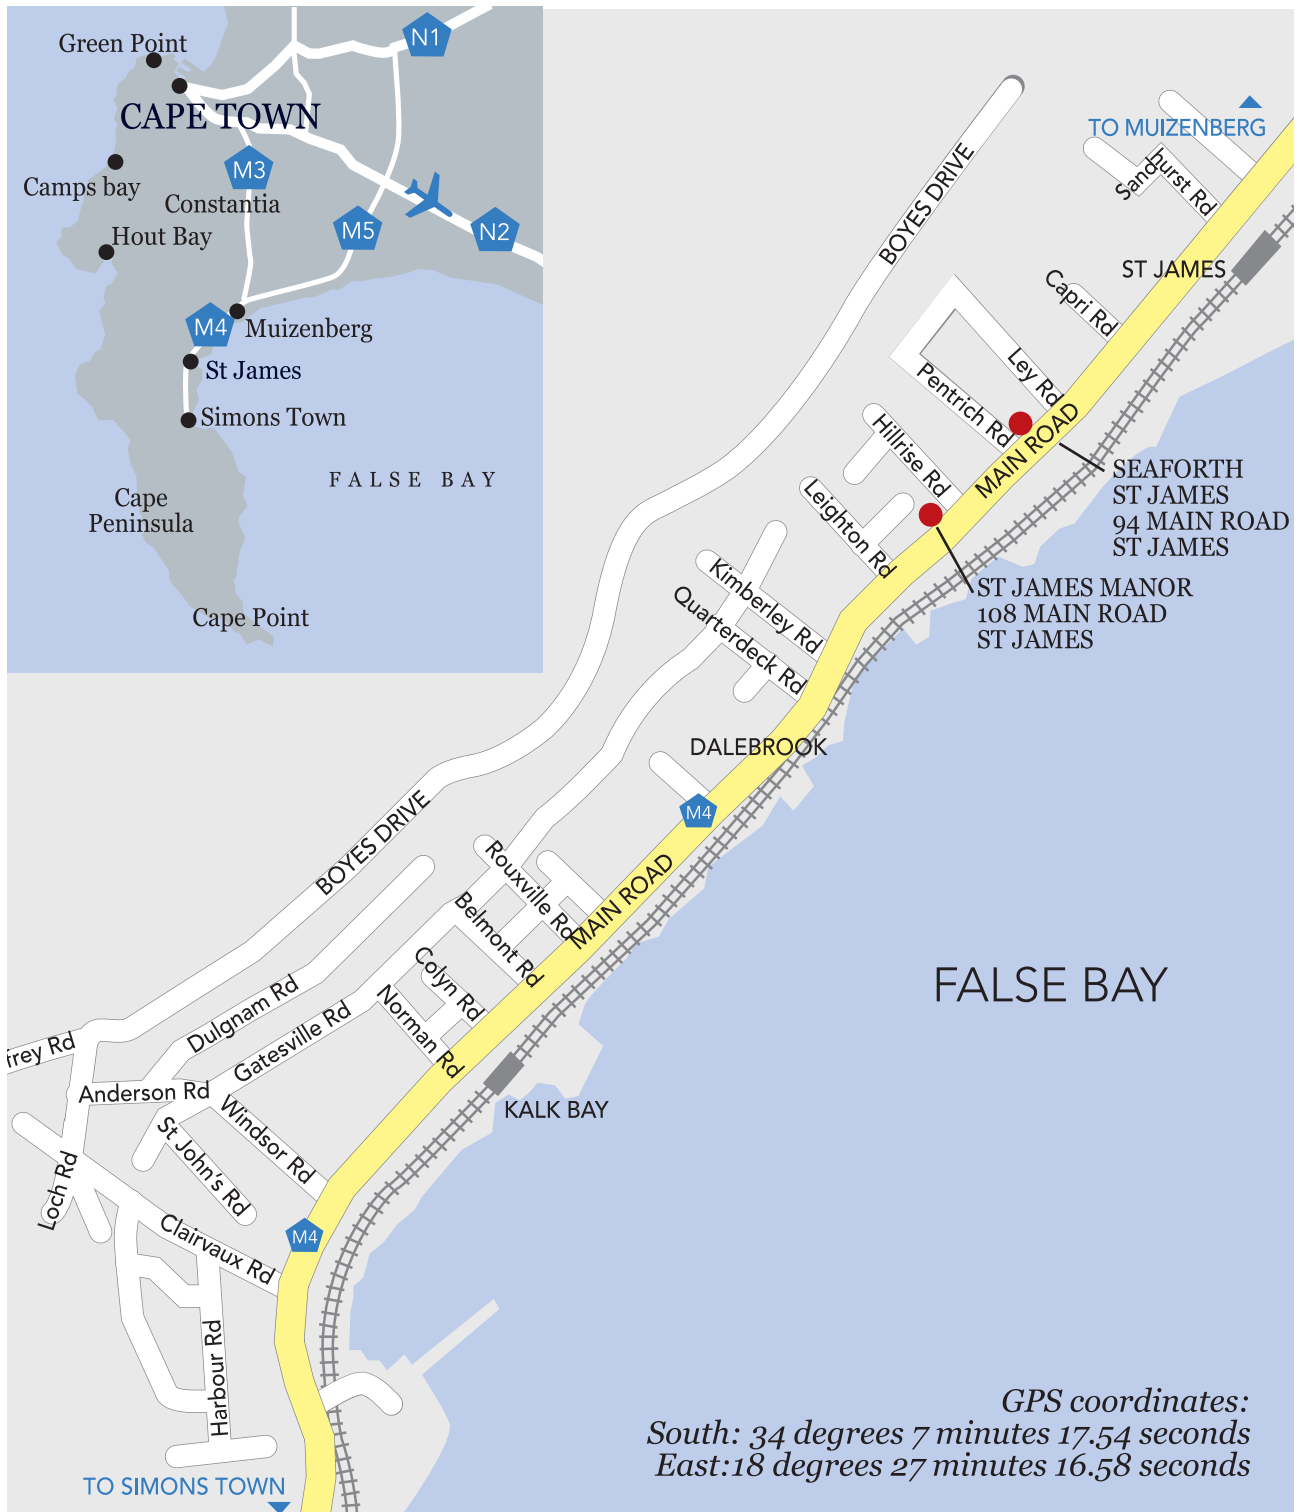

St James Manor & St James Seaforth Directions

Directions from Cape Town International Airport

- Follow the N2 from the airport towards Cape Town city centre
- Turn left on to the M3 Muizenberg off ramp
- Continue on the M3 to Muizenberg until you get to the T-Junction at the end
- Turn left and at the next set of traffic lights turn right onto Main Road
- Travel along Main Road through Muizenberg and into St James
- St James Seaforth is on your right-hand side opposite Dangers Beach.
St James Manor is after that on your right-hand side opposite the tennis court.